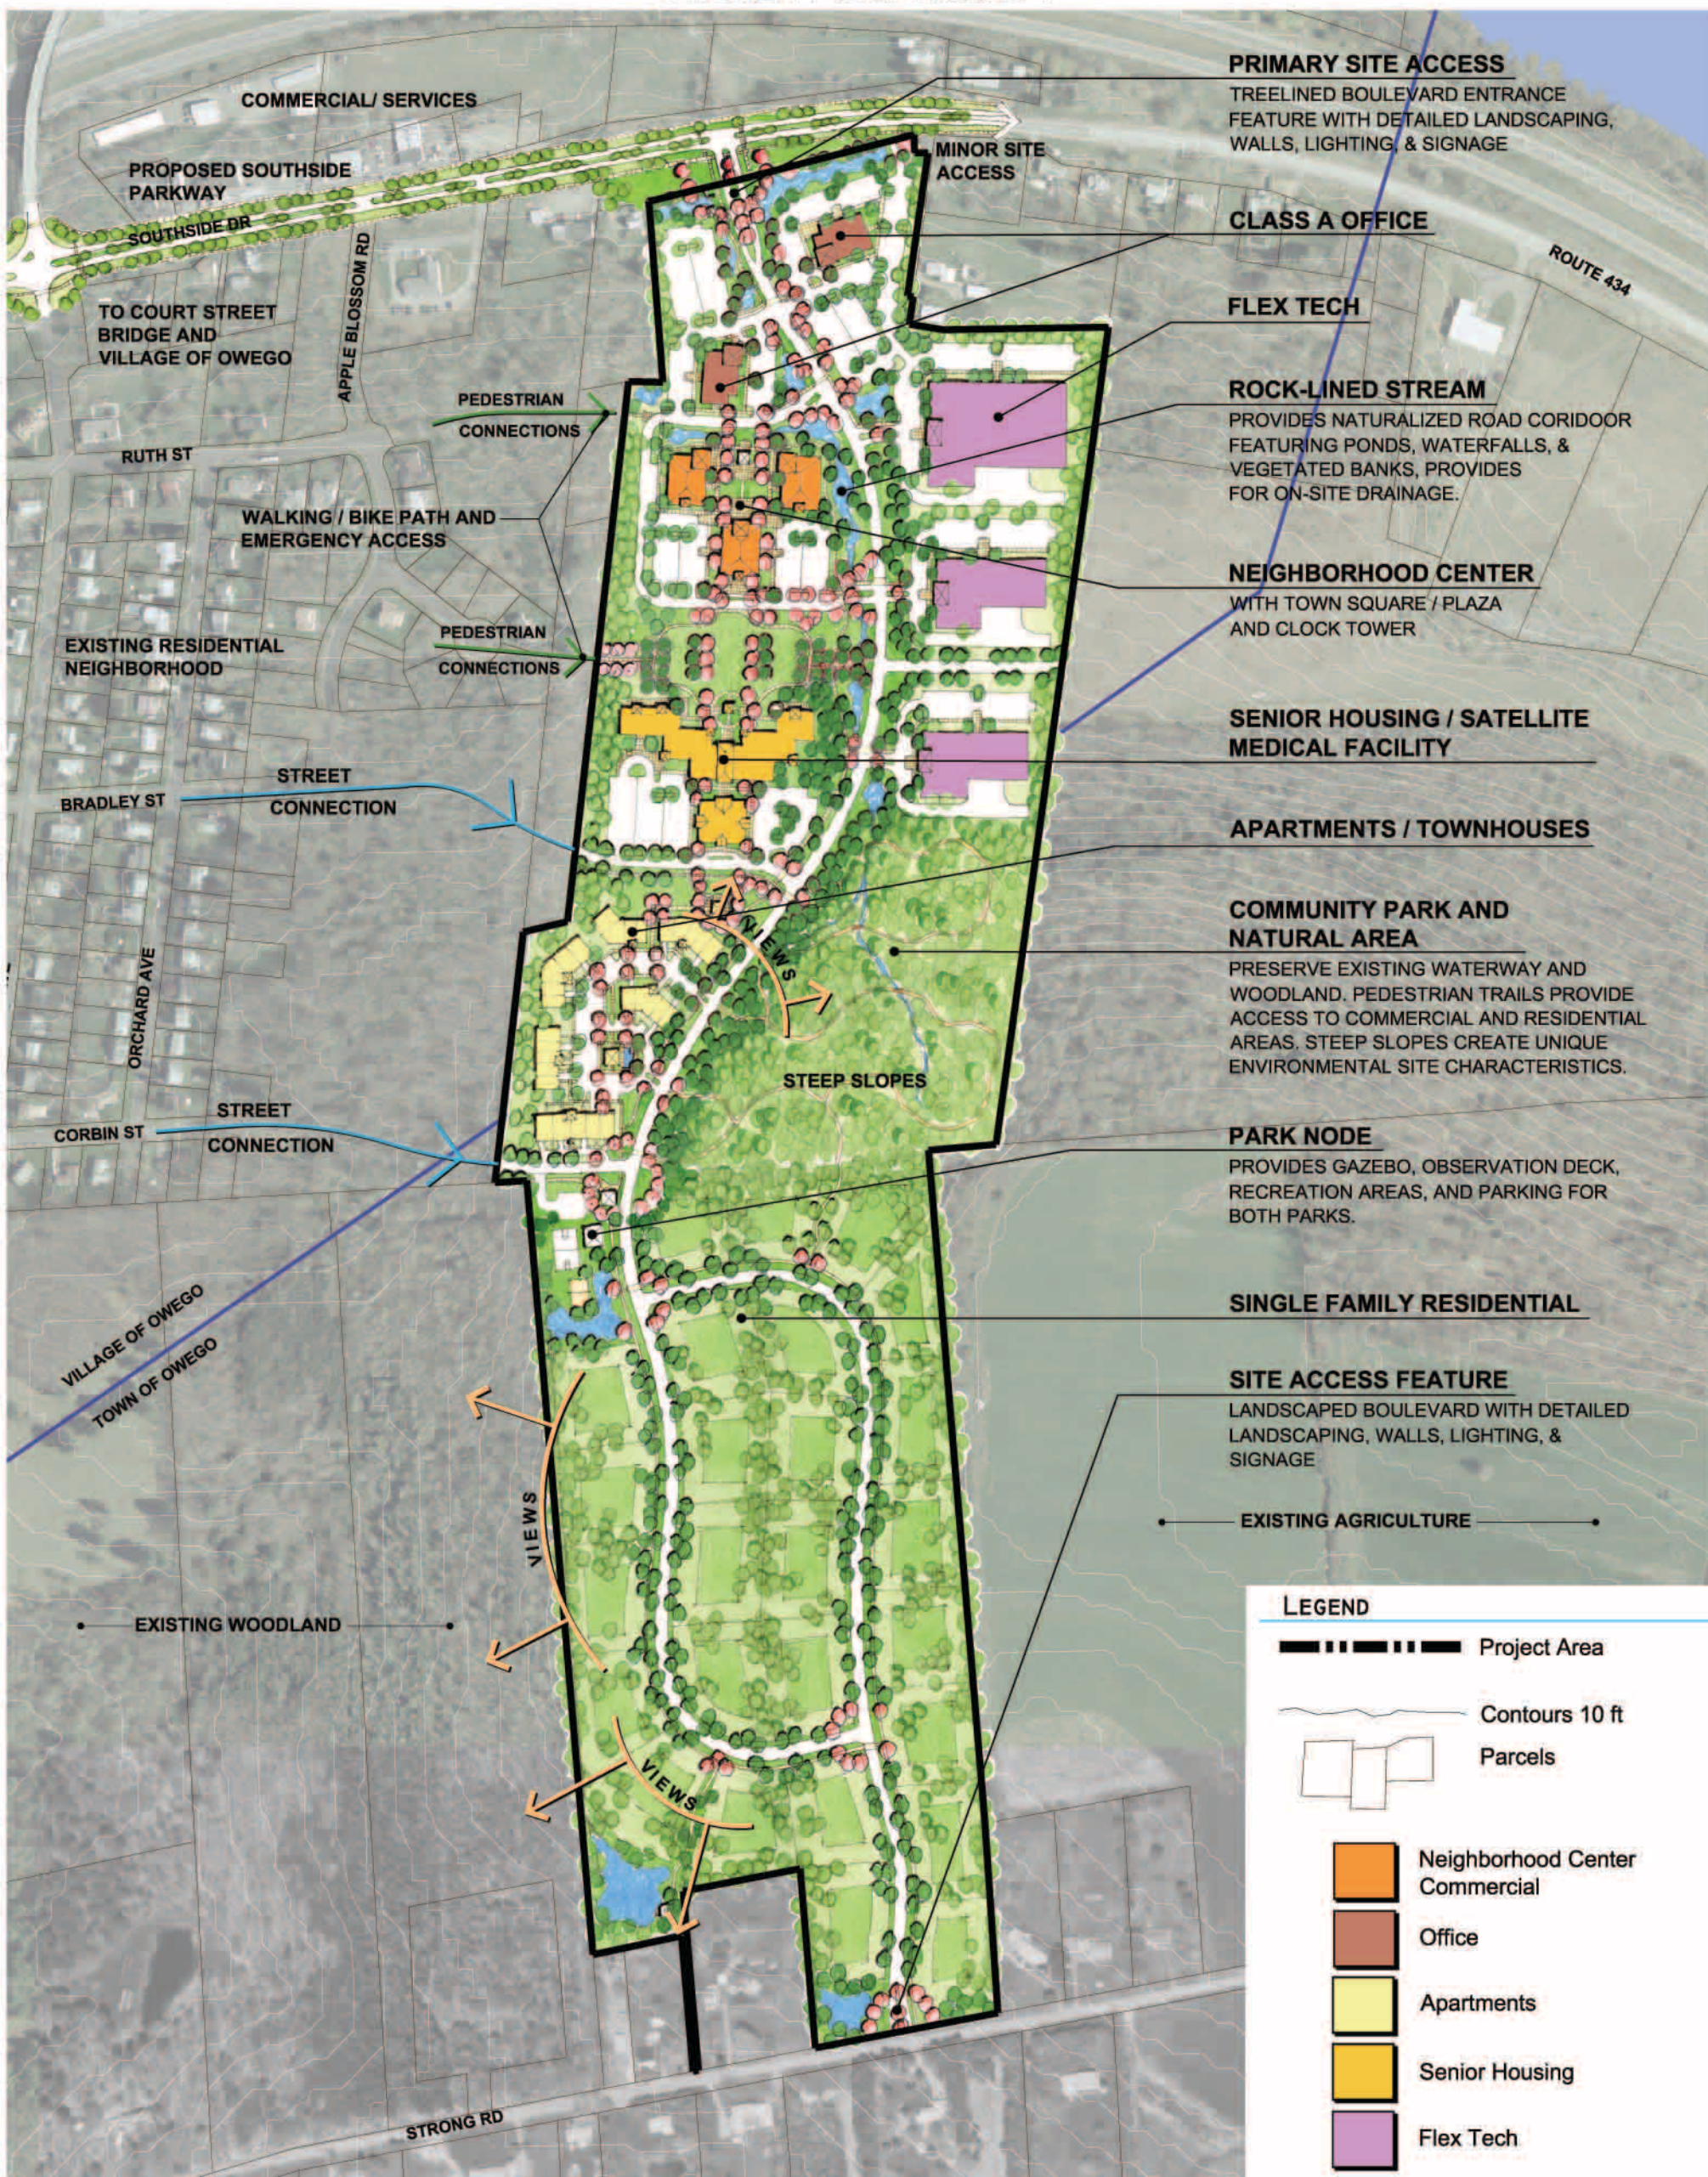

MASTER PLAN FIGURE I

TIOGA COUNTY
DEPARTMENT OF ECONOMIC DEVELOPMENT AND PLANNING

THE SARATOGA ASSOCIATES

LANDSCAPE ARCHITECTS, ARCHITECTS, ENGINEERS AND PLANNERS, P.C.
SARATOGA SPRINGS ■ NEW YORK CITY ■ BOSTON, MA.
PROJECT#2003-032.20 FEBRUARY 2005